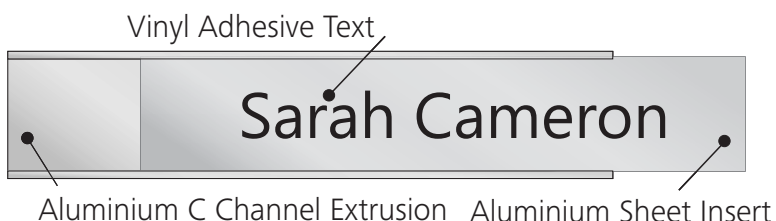

C CHANNEL WORKSTATION SIGNS

Standard Size Options

Paper Insert Signs

These sign types are all designed to accept paper inserts.
Print your own graphics, then trim and insert in behind the clear cover.

No End Caps Required.

Available Sizes

100 W x 21 H	100 W x 42 H
150 W x 21 H	150 W x 42 H
200 W x 21 H	200 W x 42 H
250 W x 21 H	250 W x 42 H
300 W x 21 H	300 W x 42 H

Other sizes available on request.

Aluminium Plate Insert Signs

These sign types are all designed to accept an aluminium plate insert.
Add your own vinyl text, then slide the plate inside the C Channel.

No End Caps required.

Available Sizes

100 W x 21 H	100 W x 42 H
150 W x 21 H	150 W x 42 H
200 W x 21 H	200 W x 42 H
250 W x 21 H	250 W x 42 H
300 W x 21 H	300 W x 42 H