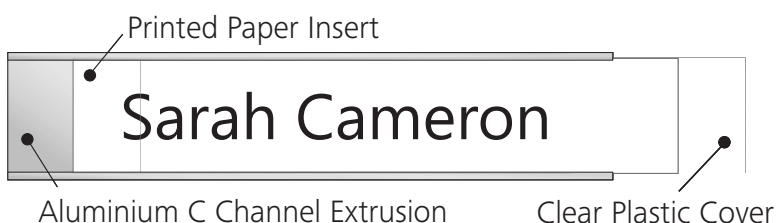

C CHANNEL WORKSTATION SIGNS

Standard Size Options

Paper Insert Signs

These sign types are all designed to accept paper inserts.
Print your own graphics, then trim and insert in behind the clear cover.

No End Caps Required.

Available Sizes

100 W x 21 H	100 W x 42 H
150 W x 21 H	150 W x 42 H
200 W x 21 H	200 W x 42 H
250 W x 21 H	250 W x 42 H
300 W x 21 H	300 W x 42 H

Other sizes available on request.

Aluminium Plate Insert Signs

These sign types are all designed to accept an aluminium plate insert.
Add your own vinyl text, then slide the plate inside the C Channel.

No End Caps required.

Available Sizes

100 W x 21 H	100 W x 42 H
150 W x 21 H	150 W x 42 H
200 W x 21 H	200 W x 42 H
250 W x 21 H	250 W x 42 H
300 W x 21 H	300 W x 42 H