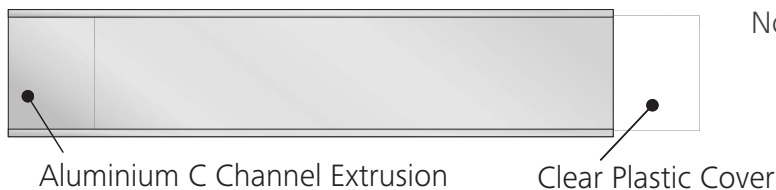

C CHANNEL WORKSTATION SIGNS

Standard Size Options

Paper Insert Signs

These sign types are all designed to accept paper inserts.
Print your own graphics, then trim and insert in behind the clear cover.

No End Caps Required.

Available Sizes

100 W x 21 H	100 W x 42 H
150 W x 21 H	150 W x 42 H
200 W x 21 H	200 W x 42 H
250 W x 21 H	250 W x 42 H
300 W x 21 H	300 W x 42 H

Other sizes available on request.

Aluminium Plate Insert Signs

These sign types are all designed to accept an aluminium plate insert.
Add your own vinyl text, then slide the plate inside the C Channel.

No End Caps required.

Available Sizes

100 W x 21 H	100 W x 42 H
150 W x 21 H	150 W x 42 H
200 W x 21 H	200 W x 42 H
250 W x 21 H	250 W x 42 H
300 W x 21 H	300 W x 42 H