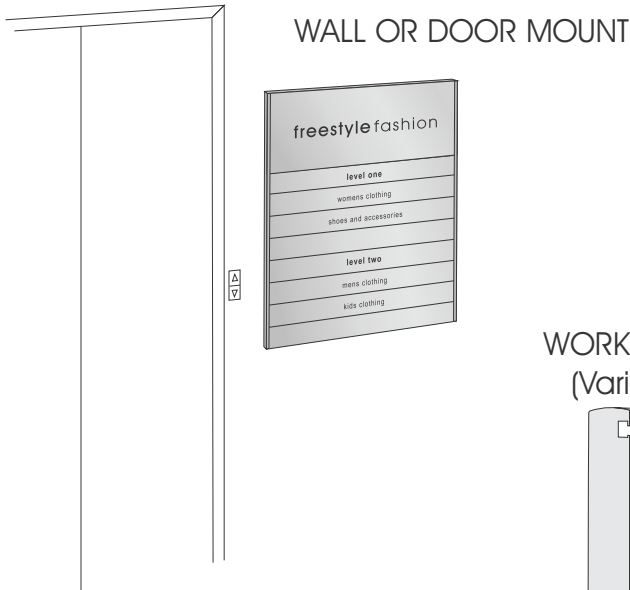

# MOUNTING OPTIONS

## Architectural Modular Series

FREESTANDING MOVEABLE

There are a range of installation and mounting options for the AM Series. Please contact us for more detailed information.