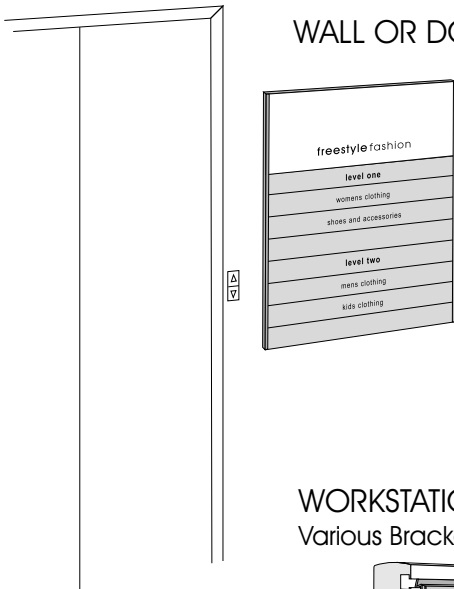

MOUNTING OPTIONS

For Various Sign Systems

DESK MOUNT

WALL OR DOOR MOUNT

FLAG SIGN
Single or Double Sided

FRAME MOUNT

WORKSTATION MOUNT
Various Brackets Available

FREESTANDING MOVEABLE

SUSPENDED SIGNS
Single or Double Sided

EXTERIOR IN GROUND SIGNS
Single or Double Sided

This is the complete range of installation and mounting options for S2K's Signage systems. Please refer the product sections on our web site to confirm the options available to each signage system.