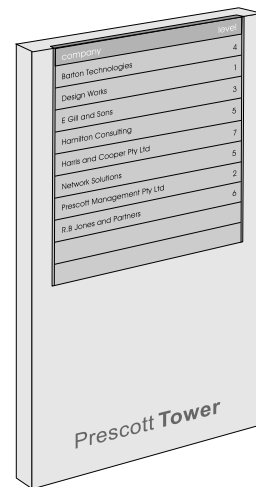

MOUNTING OPTIONS

For Various Sign Systems

DESK MOUNT

WALL OR DOOR MOUNT

FLAG SIGN
Single or Double Sided

FRAME MOUNT

WORKSTATION MOUNT
Various Brackets Available

FREESTANDING MOVEABLE

SUSPENDED SIGNS
Single or Double Sided

EXTERIOR IN GROUND SIGNS
Single or Double Sided

This is the complete range of installation and mounting options for S2K's Signage systems. Please refer the product sections on our web site to confirm the options available to each signage system.