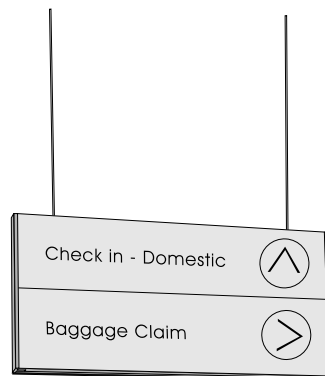

MOUNTING OPTIONS

For Various Sign Systems

DESK MOUNT

WALL OR DOOR MOUNT

FLAG SIGN
Single or Double Sided

FRAME MOUNT

WORKSTATION MOUNT
Various Brackets Available

FREESTANDING MOVEABLE

SUSPENDED SIGNS
Single or Double Sided

EXTERIOR IN GROUND SIGNS
Single or Double Sided

This is the complete range of installation and mounting options for S2K's Signage systems. Please refer the product sections on our web site to confirm the options available to each signage system.