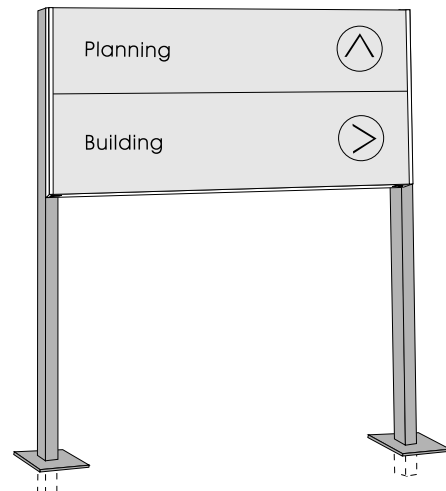

MOUNTING OPTIONS

For Various Sign Systems

DESK MOUNT

WALL OR DOOR MOUNT

FLAG SIGN
Single or Double Sided

FRAME MOUNT

WORKSTATION MOUNT
Various Brackets Available

FREESTANDING MOVEABLE

SUSPENDED SIGNS
Single or Double Sided

EXTERIOR IN GROUND SIGNS
Single or Double Sided

This is the complete range of installation and mounting options for S2K's Signage systems. Please refer the product sections on our web site to confirm the options available to each signage system.